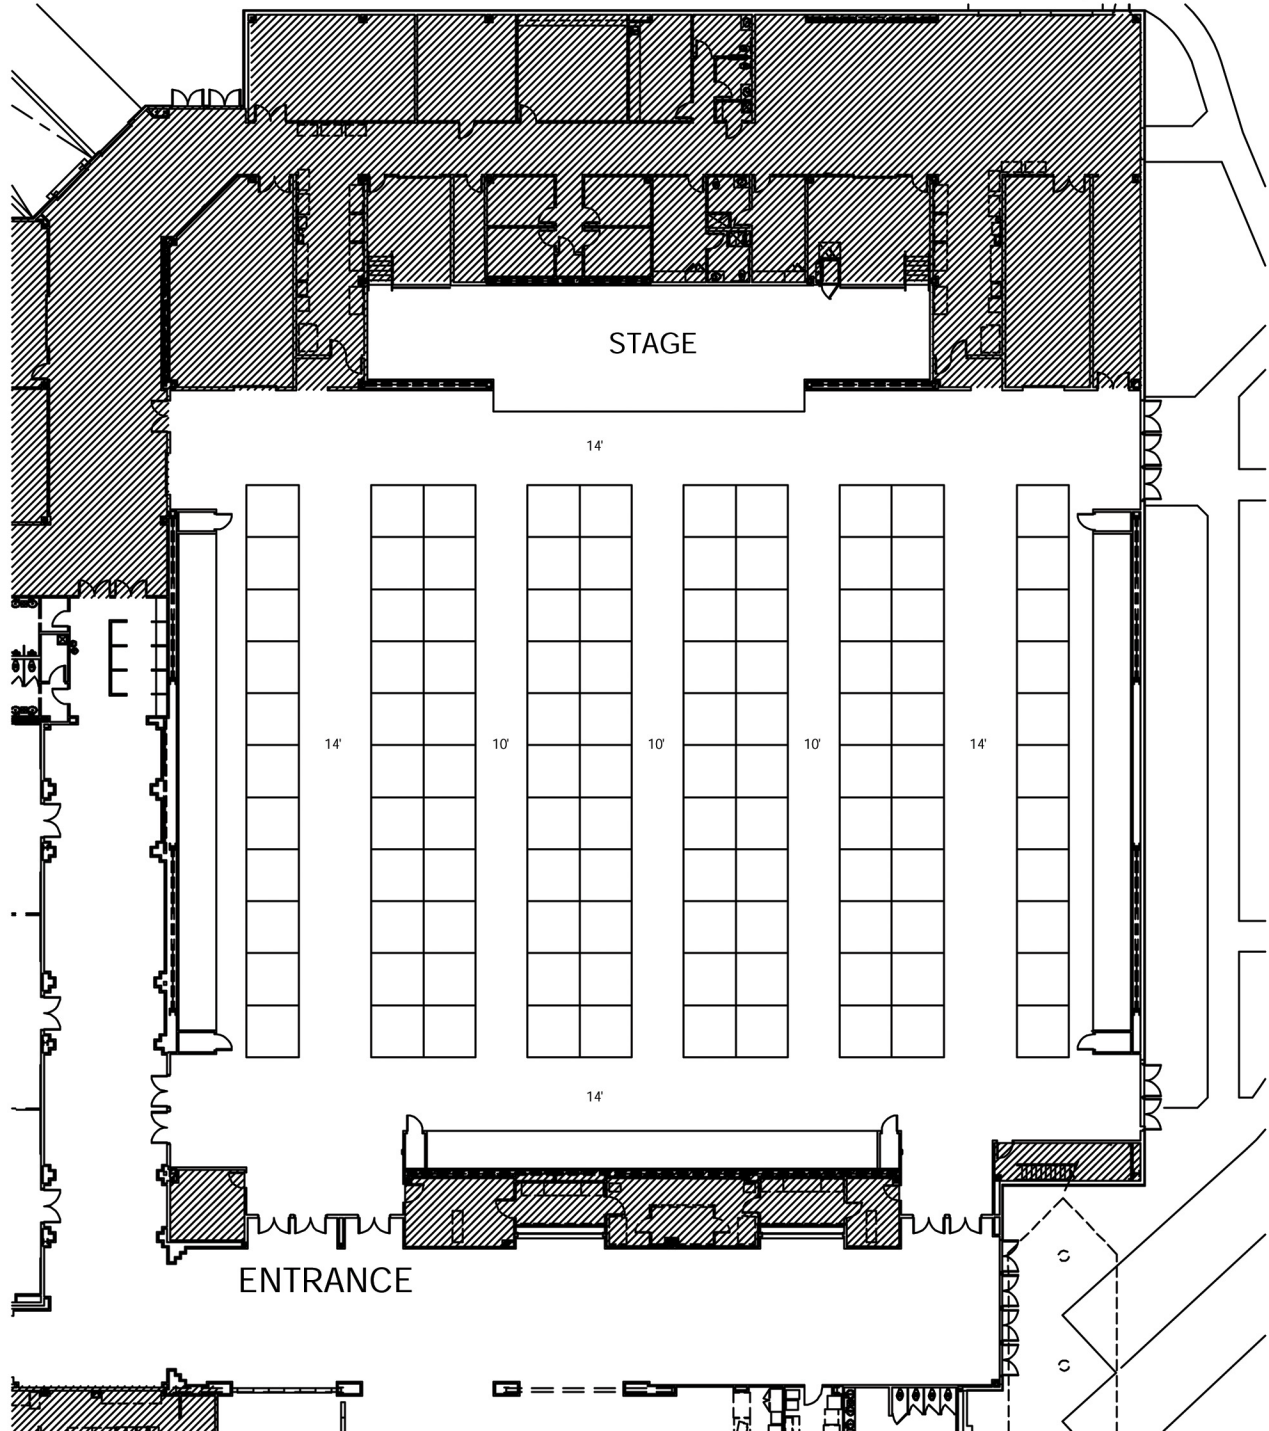

PARAGON CASINO
MARI CENTER
MARKSVILLE, LA

110 - 10X10 BOOTHS
11000 SQ.FT.

Mári Showroom Exhibit Hall • 10 x 10

11,000 Square Feet

711 Paragon Place
Marksville, LA 71351
1-800-WIN-1-WIN • Fax 318-253-2033
www.paragoncasinoresort.com